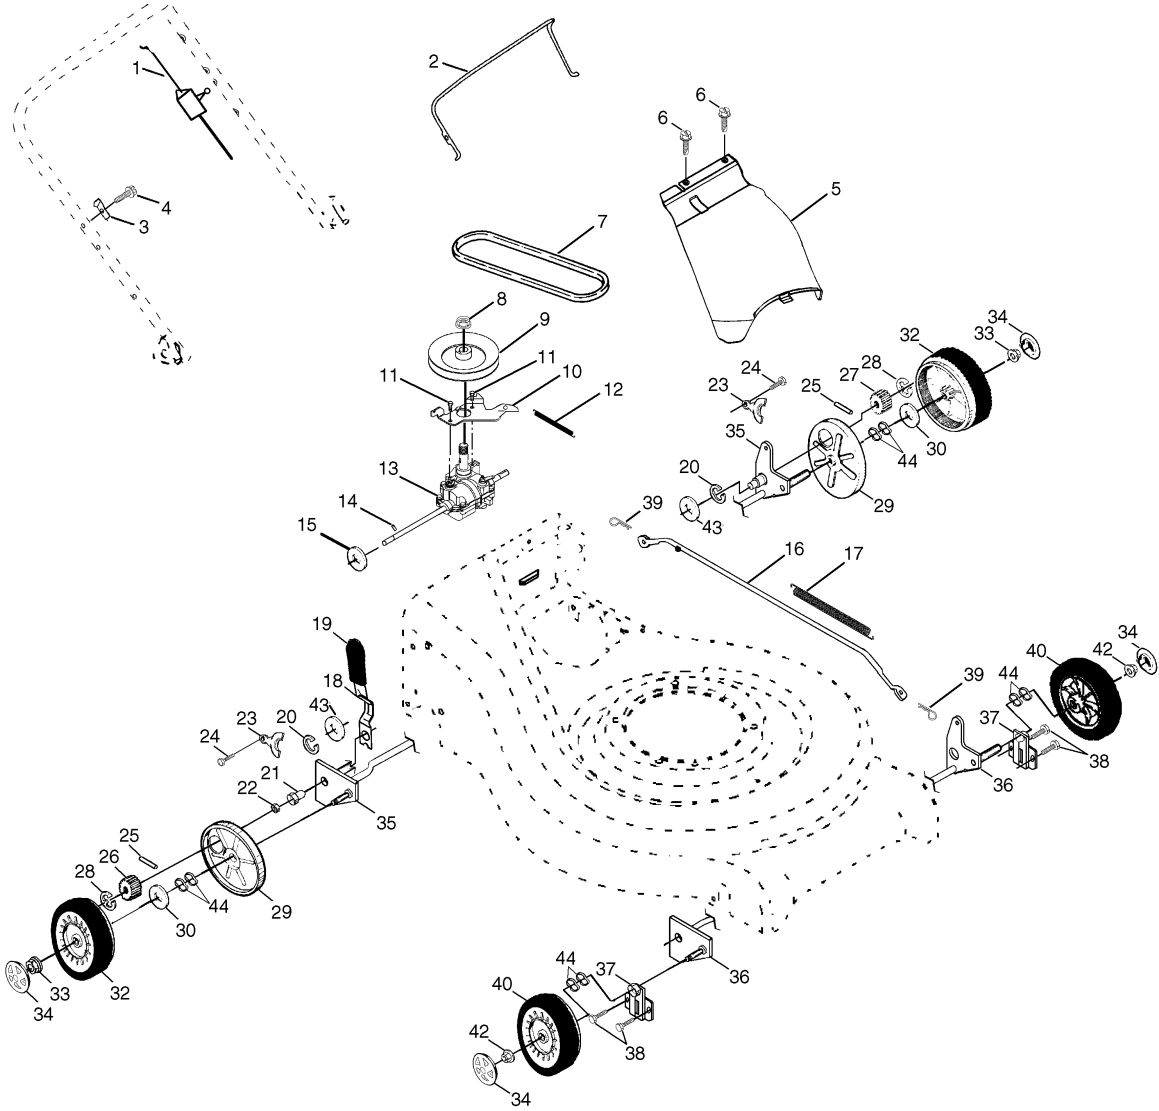

REPAIR PARTS

ROTARY LAWN MOWER MODEL NUMBER 530RS (954140072A)

REPAIR PARTS

ROTARY LAWN MOWER MODEL NUMBER 530RS (954140072A)

KEY NO.	PART NO	DESCRIPTION	KEY NO.	PART NO	DESCRIPTION
1	532161587	Cable Drive	21	532163365	Bearing Support
2	532161473	Bail Control Drive	22	532167387	Bearing Ball
3	532164557	Bracket, Downstop	23	532164555	Retainer Drive Asm. Stmp.
4	532083816	Screw Hex Wash Head Tapping 10-2	24	532057808	Screw Hex Head Tapping 1/4-20 x .75
5	532161537	Cover Drive	25	532164795	Drive Pawl
6	532750634	Screw Thdrol 10-25 x .50	26	532165096	Pinion, Drive RH
7	532160816	V-Belt	27	532165097	Pinion, Drie LH
8	532132010	Nut Lock Flanged 3/8-16 Zinc	28	812000058	E-Ring 7/16
9	532163939	Pulley Driven	29	532088080	Cover, Dust Wheel
10	532164553	Belt Keeper	30	532067725	Washer 1/2 x 1-1/2 x .134
11	817541011	Screw Hex Wash Head 10-24 X .668	32	532155171	Wheel 9 x 2
12	532075192	Spring	33	532083923	Nut Hex Flange Lock
13	532161581	Transmission Asm.	34	532157008	Hubcap
14	532145354	Pin Spring Thrust	35	532164552	Shaft Asm. Rear
15	532057079	Washer Hardened	36	532164550	Shaft Asm. Front
16	532164551	Rod Connecting	37	532161463	Retainer Front Shaft
17	532161602	Spring Extension	38	532163409	Screw 12 x 5/8
18	532164554	Spring Selector	39	532700279	Clip Retainer
19	532161961	Knob Selector Spring	40	532750550	Wheel 8 x 2
20	812000022	E-Ring 7/8	42	532083923	Nut, Hex Flange Lock 3/8-16
			43	819572216	Washer
			44	532057143	Wave Washer