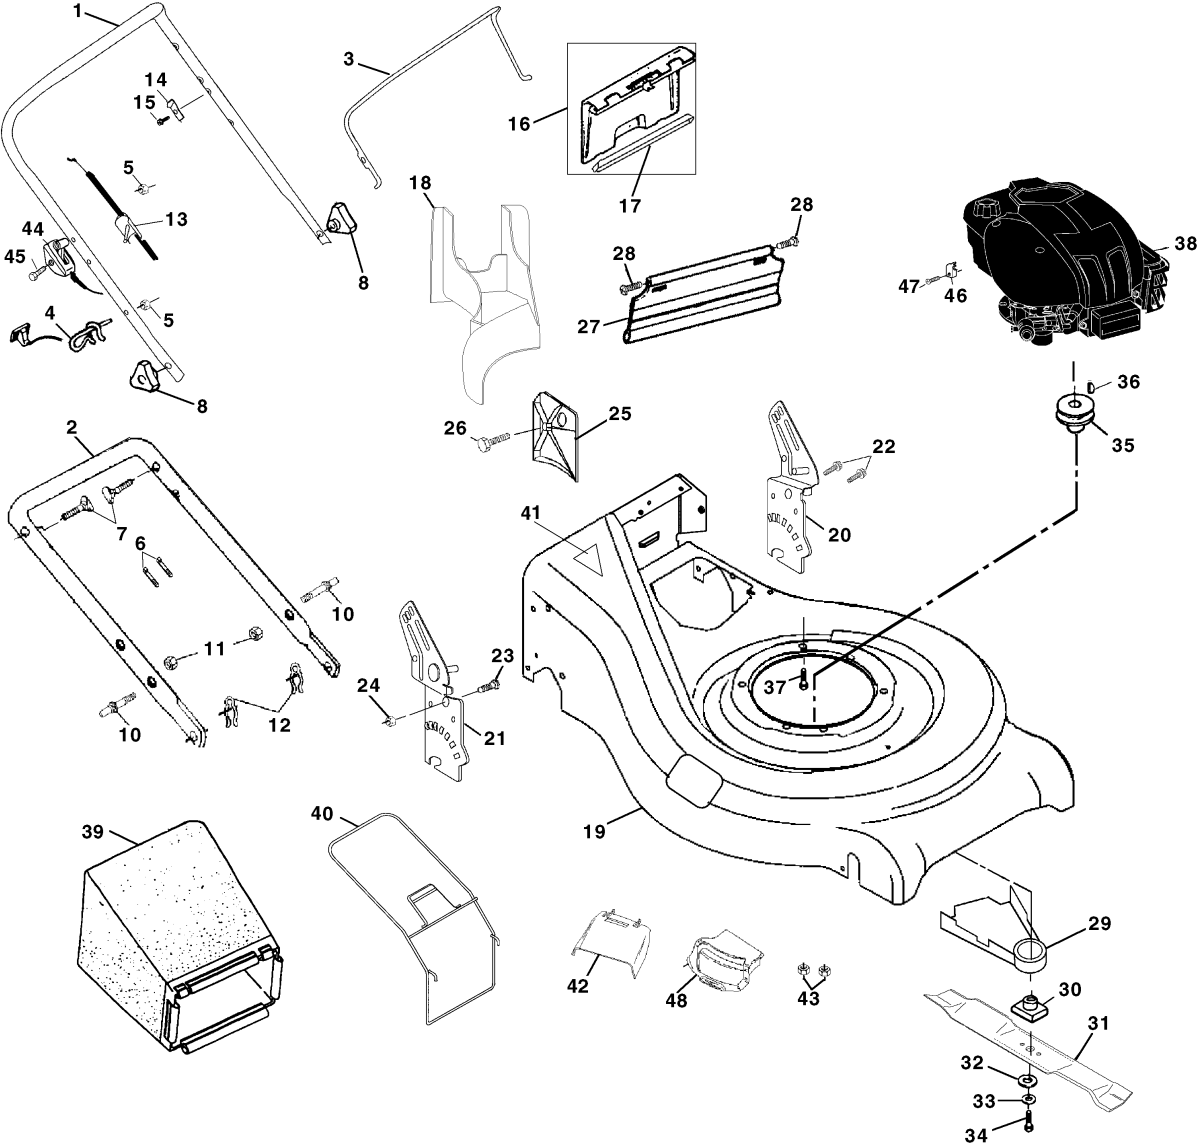

REPAIR PARTS

ROTARY LAWN MOWER MODEL NUMBER 530RS (954140072A)

REPAIR PARTS

ROTARY LAWN MOWER MODEL NUMBER 530RS (954140072A)

KEY NO.	PART NO	DESCRIPTION	KEY NO.	PART NO	DESCRIPTION
1	532165543	Handle, Upper Dlx Comf.	28	532088652	Screw, Hinge 1/4-20 x 1.25
2	532164556	Handle, Lower	29	532134612	Shield, Debris Modified
3	532131036	Bail, Cont. Wire Dlx Comf. Blk	30	532851514	Adapter, Blade w/key Longer
4	532132001	Guide, Rope, Side	31	532159267	Blade, 21Ø
5	532063601	Nut, Hex Lockwasher 1/4-20	32	532851074	Washer, Hardened
6	532066426	Wire, Tie	33	532850263	Lockwasher, Helical Spring 3/8
7	532131959	Bolt, Handle 5/16-18 x 1.75	34	532851084	Screw, Hex Head 3/8-24 x 1.38
8	532087692	Knob, Handle	35	532165604	Pulley, Engine
10	532161551	Bolt, Sq. Neck	36	532087677	Key, Hi Pro
11	873990500	Nut, Hex Lockwasher Ins. 5/16-18 UNC	37	532150406	Bolt, Engine
12	532051793	Cotter, Hairpin	38	-----	Engine Briggs & Stratton Model 121602
13	532133107	Cable			Order parts from engine manufacturer
14	532125162	Bracket, Upstop	39	532169111	Grass Catcher Bag
15	532083816	Screw, Hex Washer Head Tapping 10-2	40	532161358	Grass Catcher Frame
16	532162085	Kit, Door Rear	41	532107339	Danger Decal
17	532161548	Seal, Door	42	532166028	Deflector
18	532165261	Plug, Mulcher	43	532063601	Nut
19	532169189	Kit, Housing	44	532168246	Throttle Control
20	532164548	Handle, Bracket Asm. Left	45	532144929	Screw
21	532169306	Handle, Bracket Asm. Right	46	532111190	Cable Clamp
22	532150078	Screw, Hex Wshd	47	532083816	Screw
23	532163183	Bolt, Hex Head 5/16-18 x 5/8	48	532166885	Mulcher Door
24	532063124	Nut, Hex Lock Wshr 5/16-18	--	532162300	Warning Decal(Not Shown)
25	532161333	Baffle, Side	--	532169188	OwnerOs Manual
26	532163409	Screw 12 x 5/8			
27	532161550	Skirt			